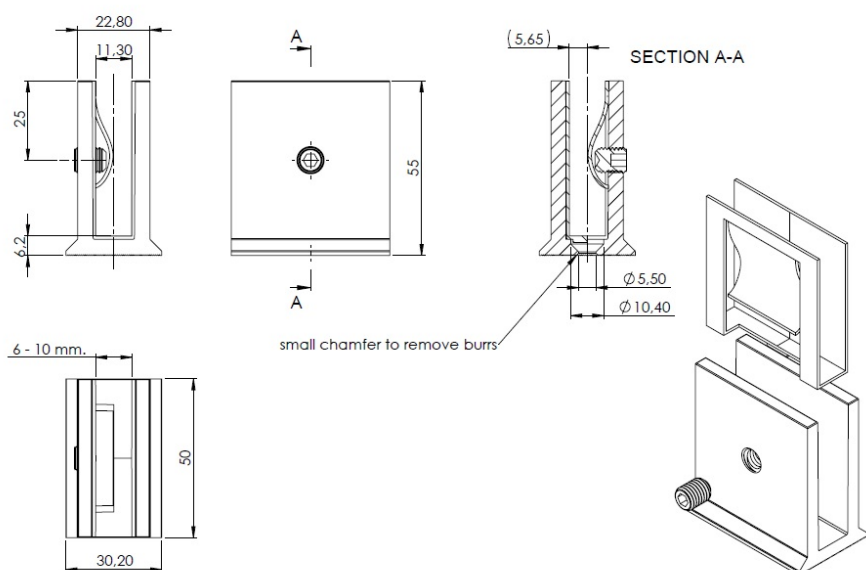

PRODUCT SHEET

Description:

Glass Clamp "Kos", Alu Finish, Floor/Glass, 55x50x30mm, 6-10 mm, Glass Thickness, No Cutting, Brass Material

Item number:

15.23.780-7

Units	Box	Carton	HS Code	Barcode
Pcs.	1	50	8302419000	 5704866513791